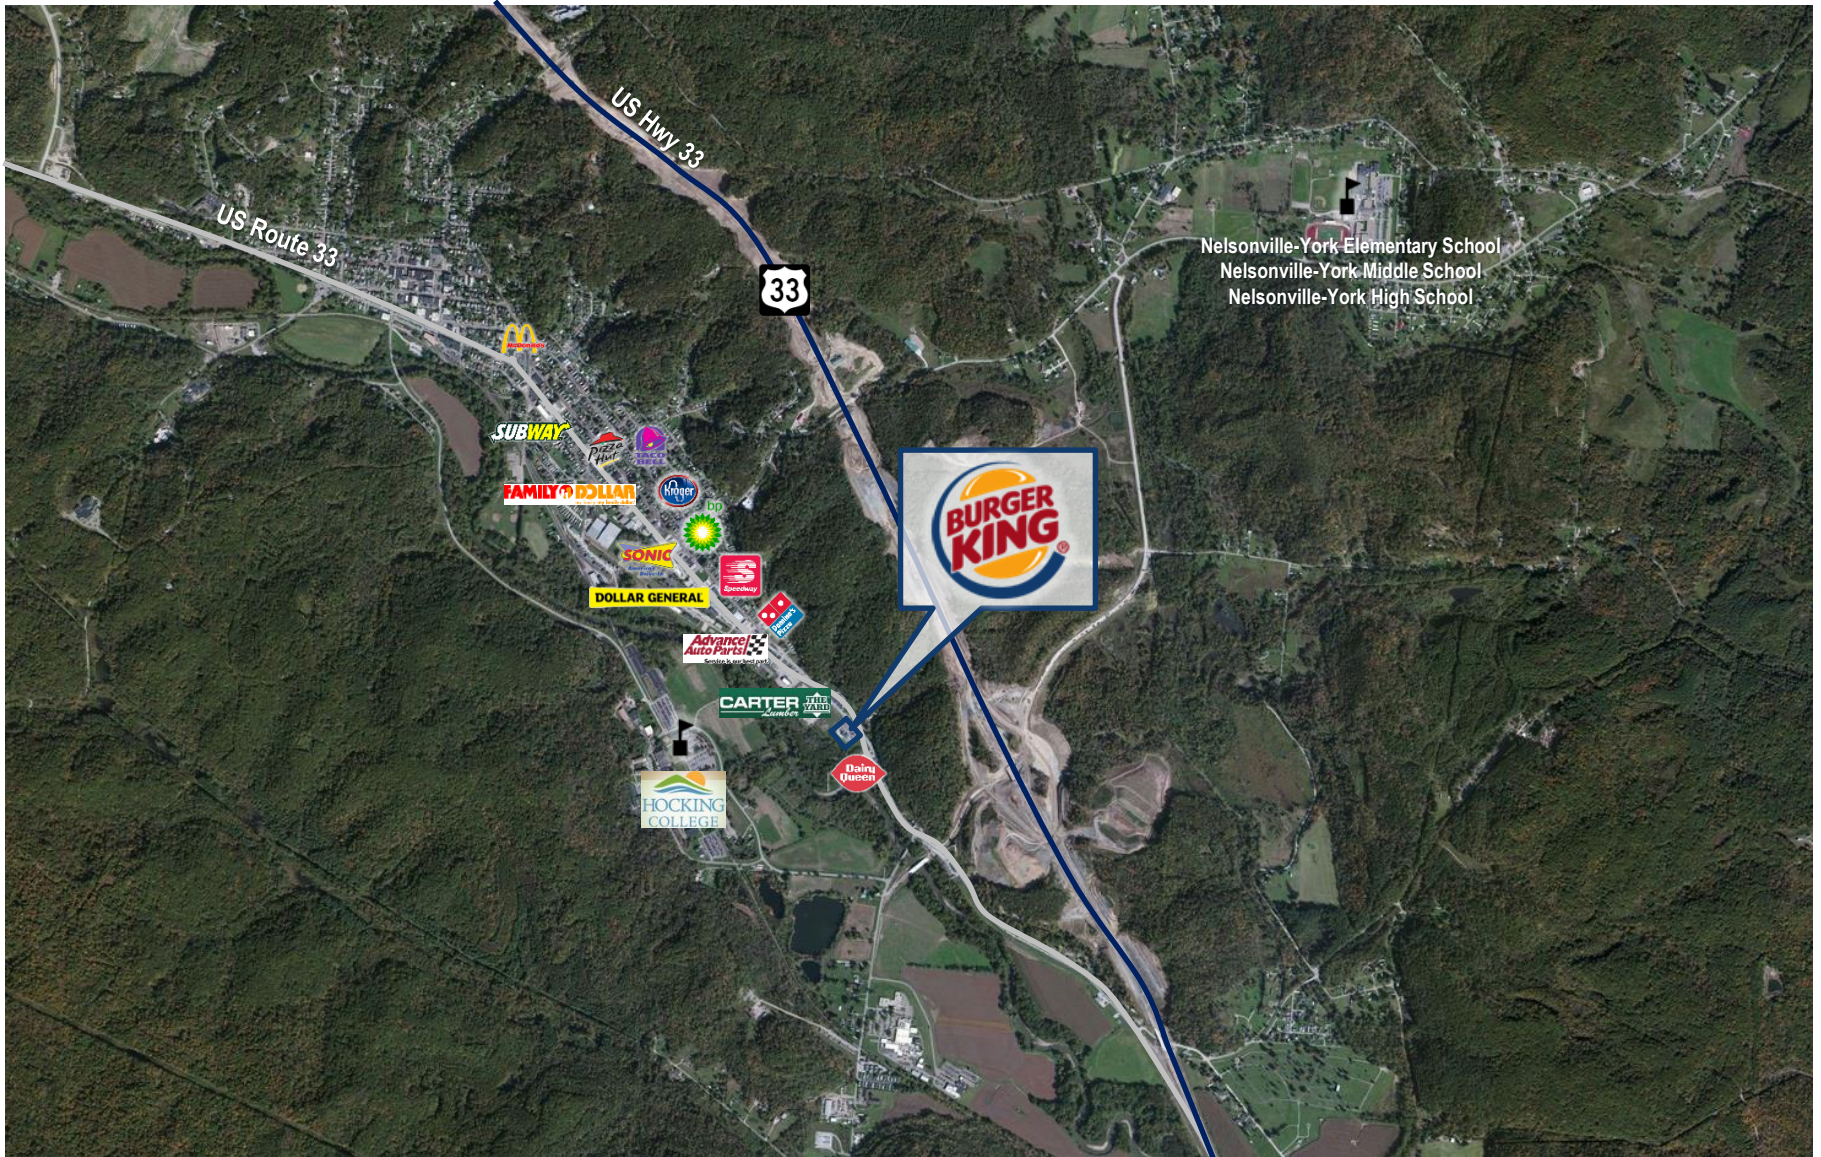

AERIAL PHOTO

BURGER KING

15971 US ROUTE 33, NELSONVILLE OH

AERIAL PHOTO

BURGER KING

15971 US ROUTE 33, NELSONVILLE OH