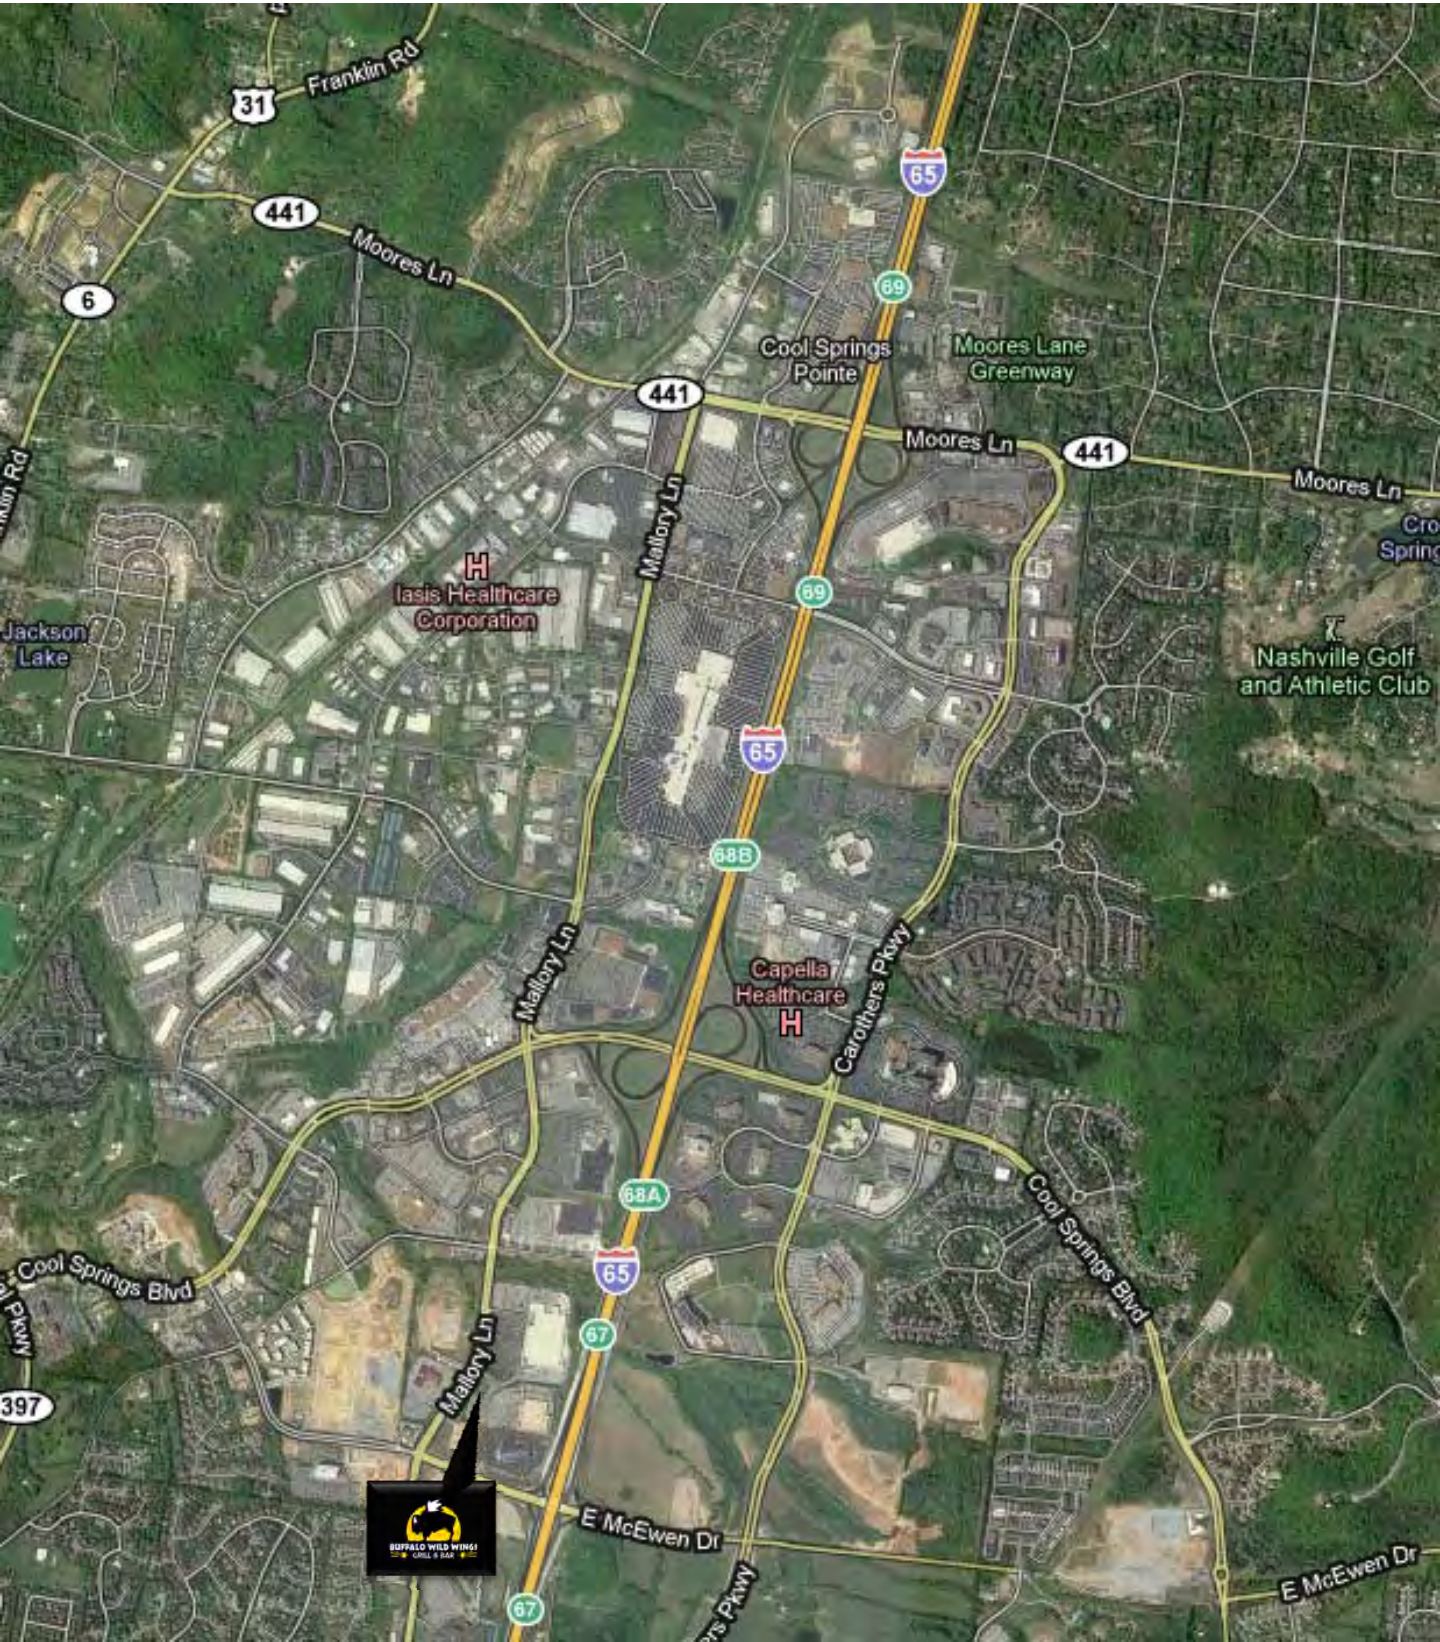

COOL SPRINGS AERIAL

300 Spring Creek Dr, Franklin, TN - Overall Aerial