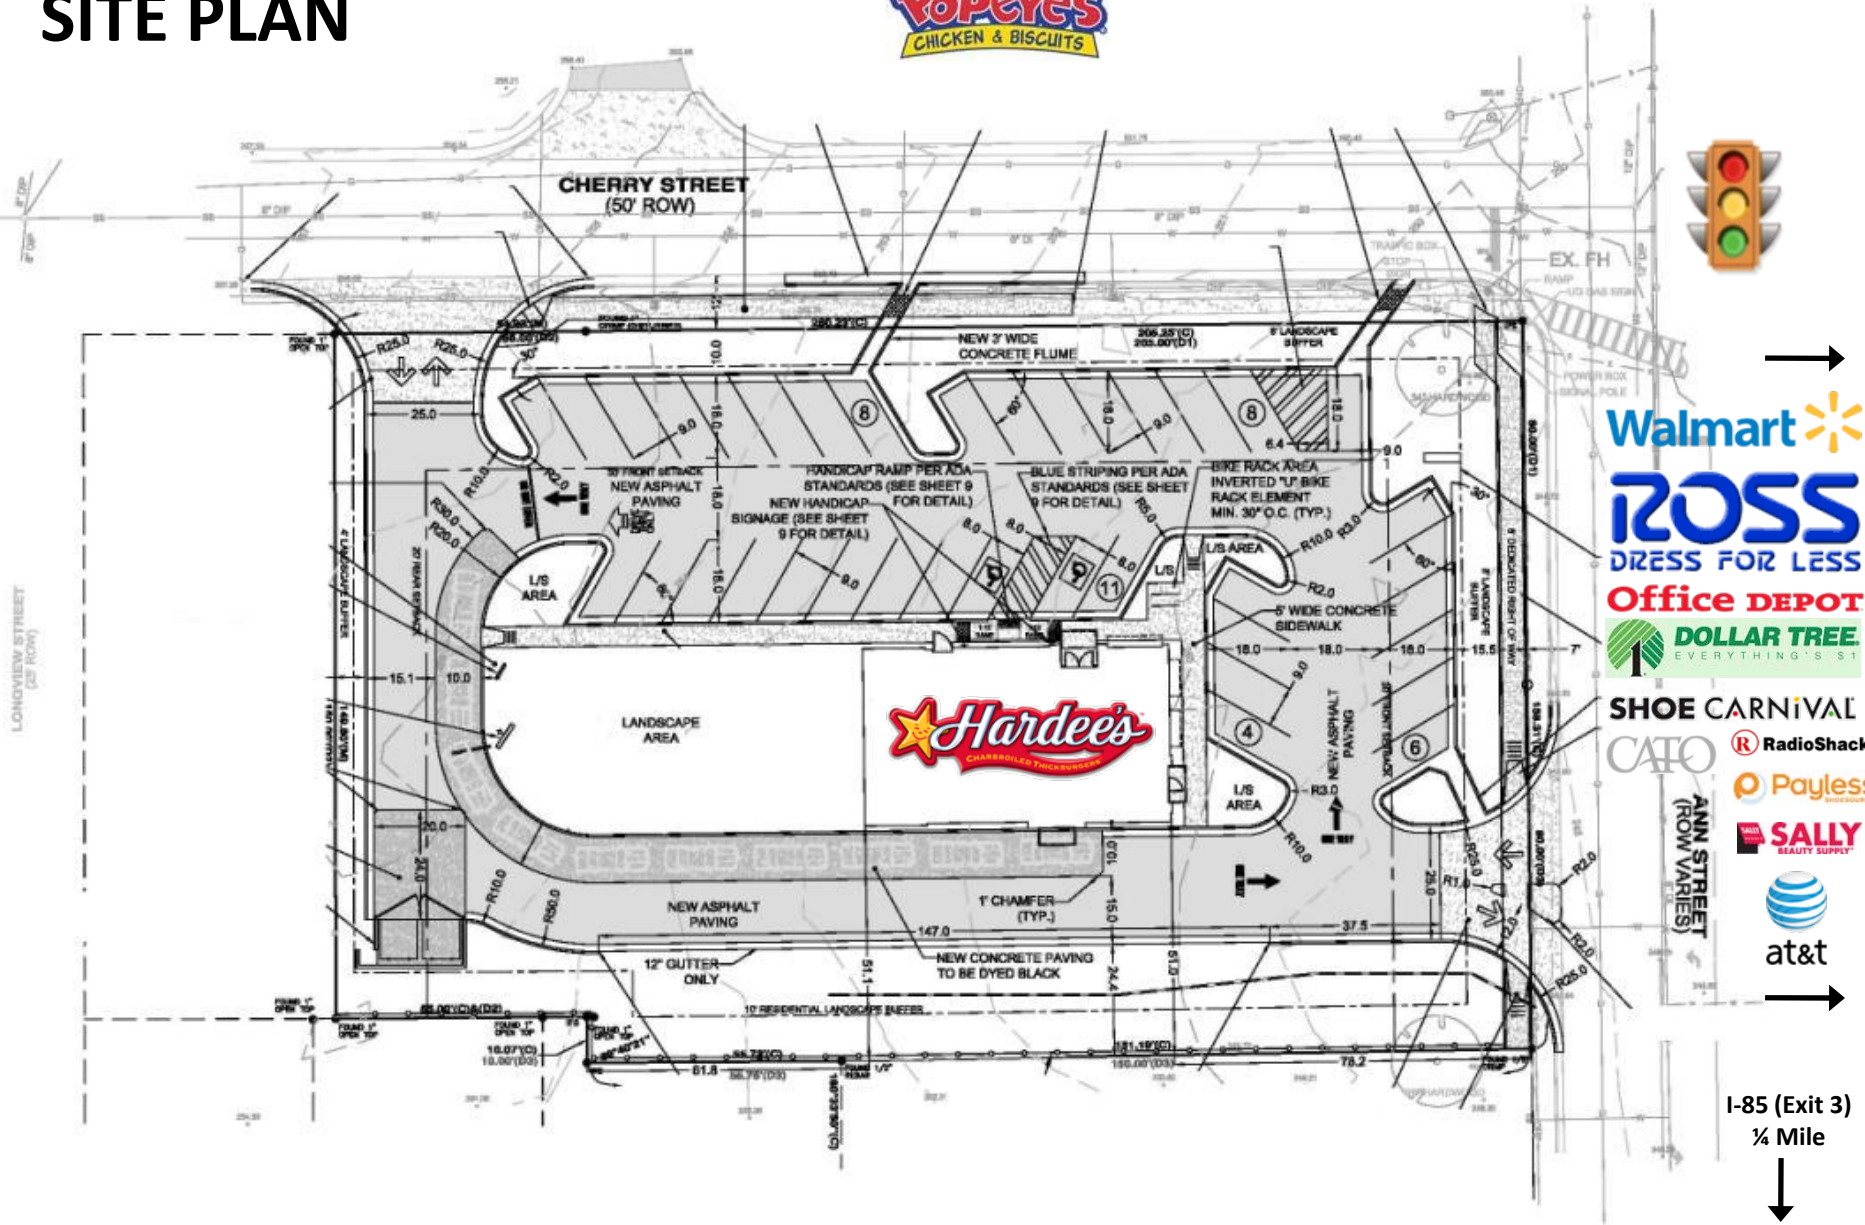

SITE PLAN

- Walmart
- ROSS DRESS FOR LESS
- Office DEPOT
- DOLLAR TREE EVERYTHING'S \$1
- SHOE CARNIVAL
- CATO
- RadioShack
- Payless
- SALLY BEAUTY SUPPLY
- at&t

I-85 (Exit 3)
¼ Mile