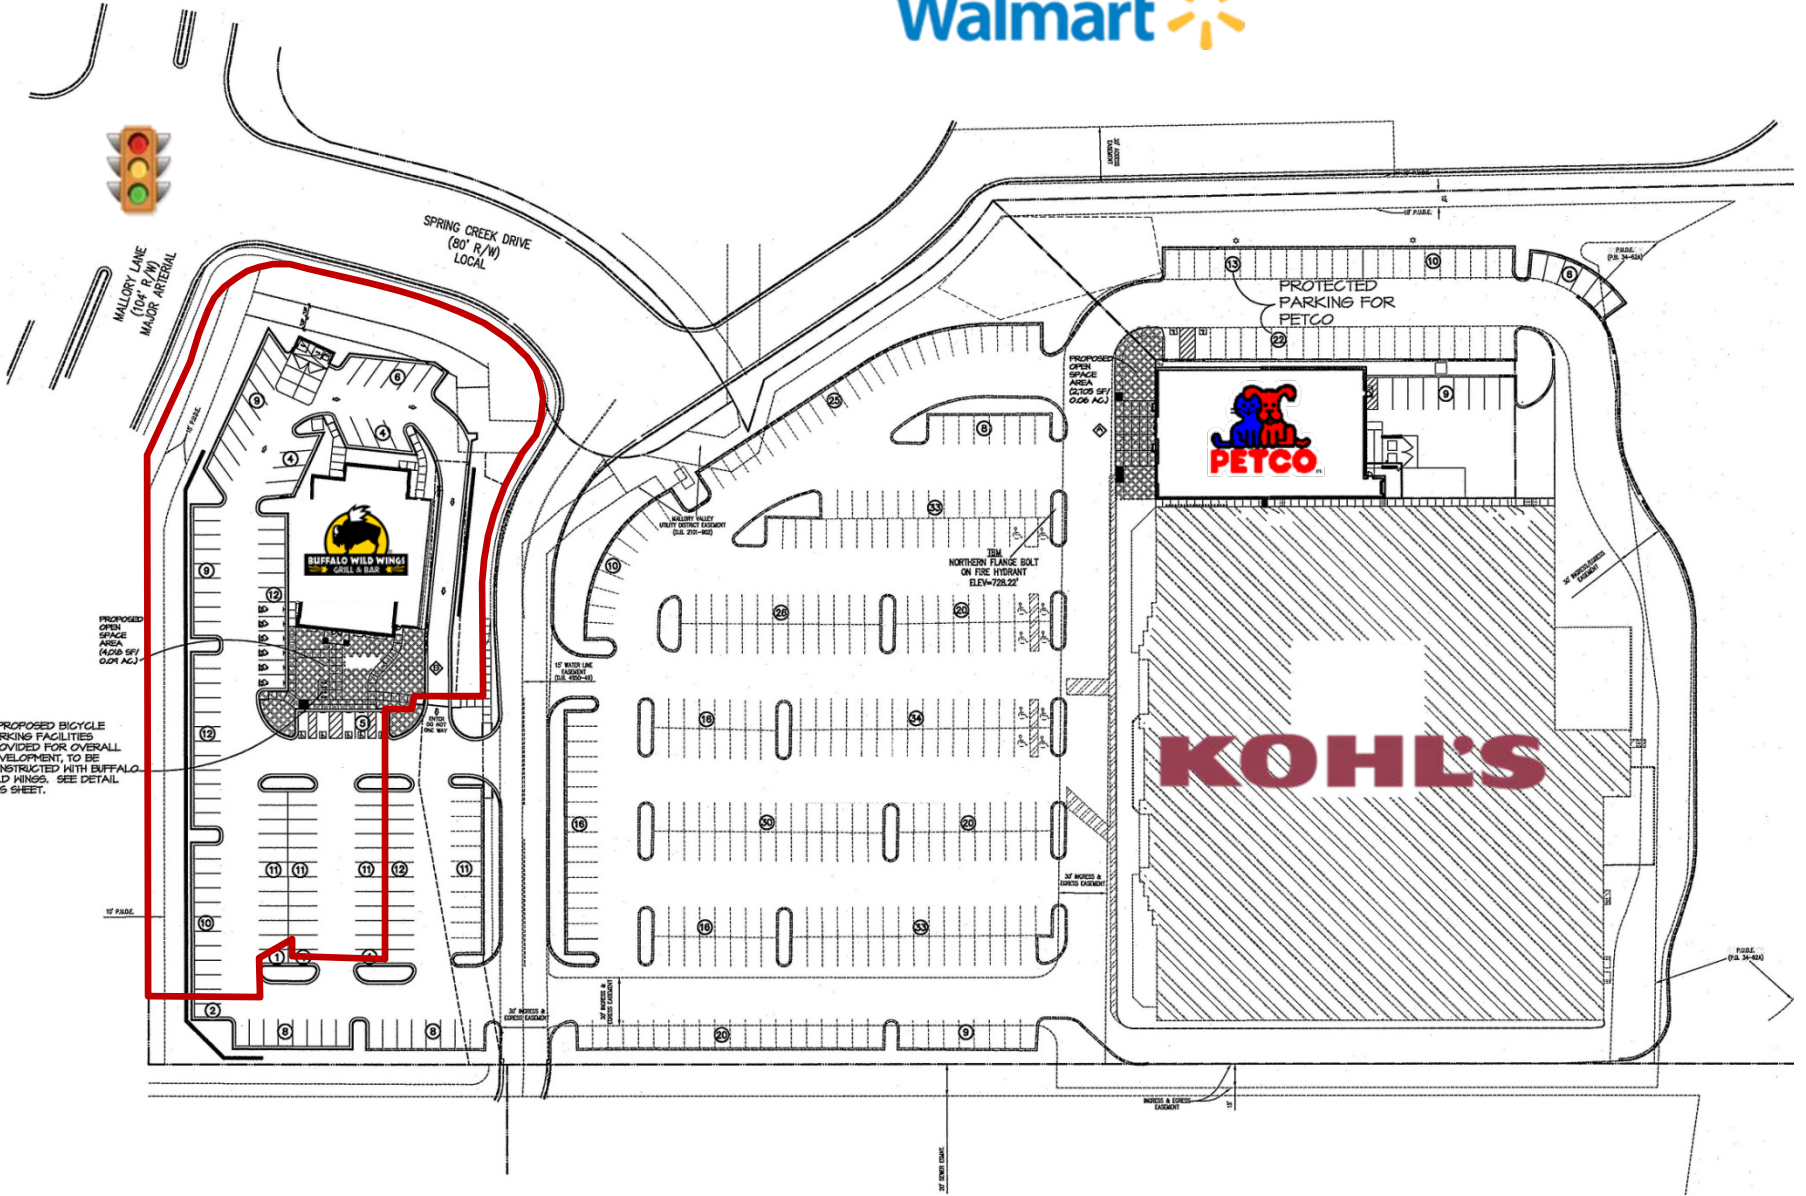

SITE PLAN

PROPOSED OPEN SPACE AREA (4,000 SF) (0.04 AC.)

KOHL'S