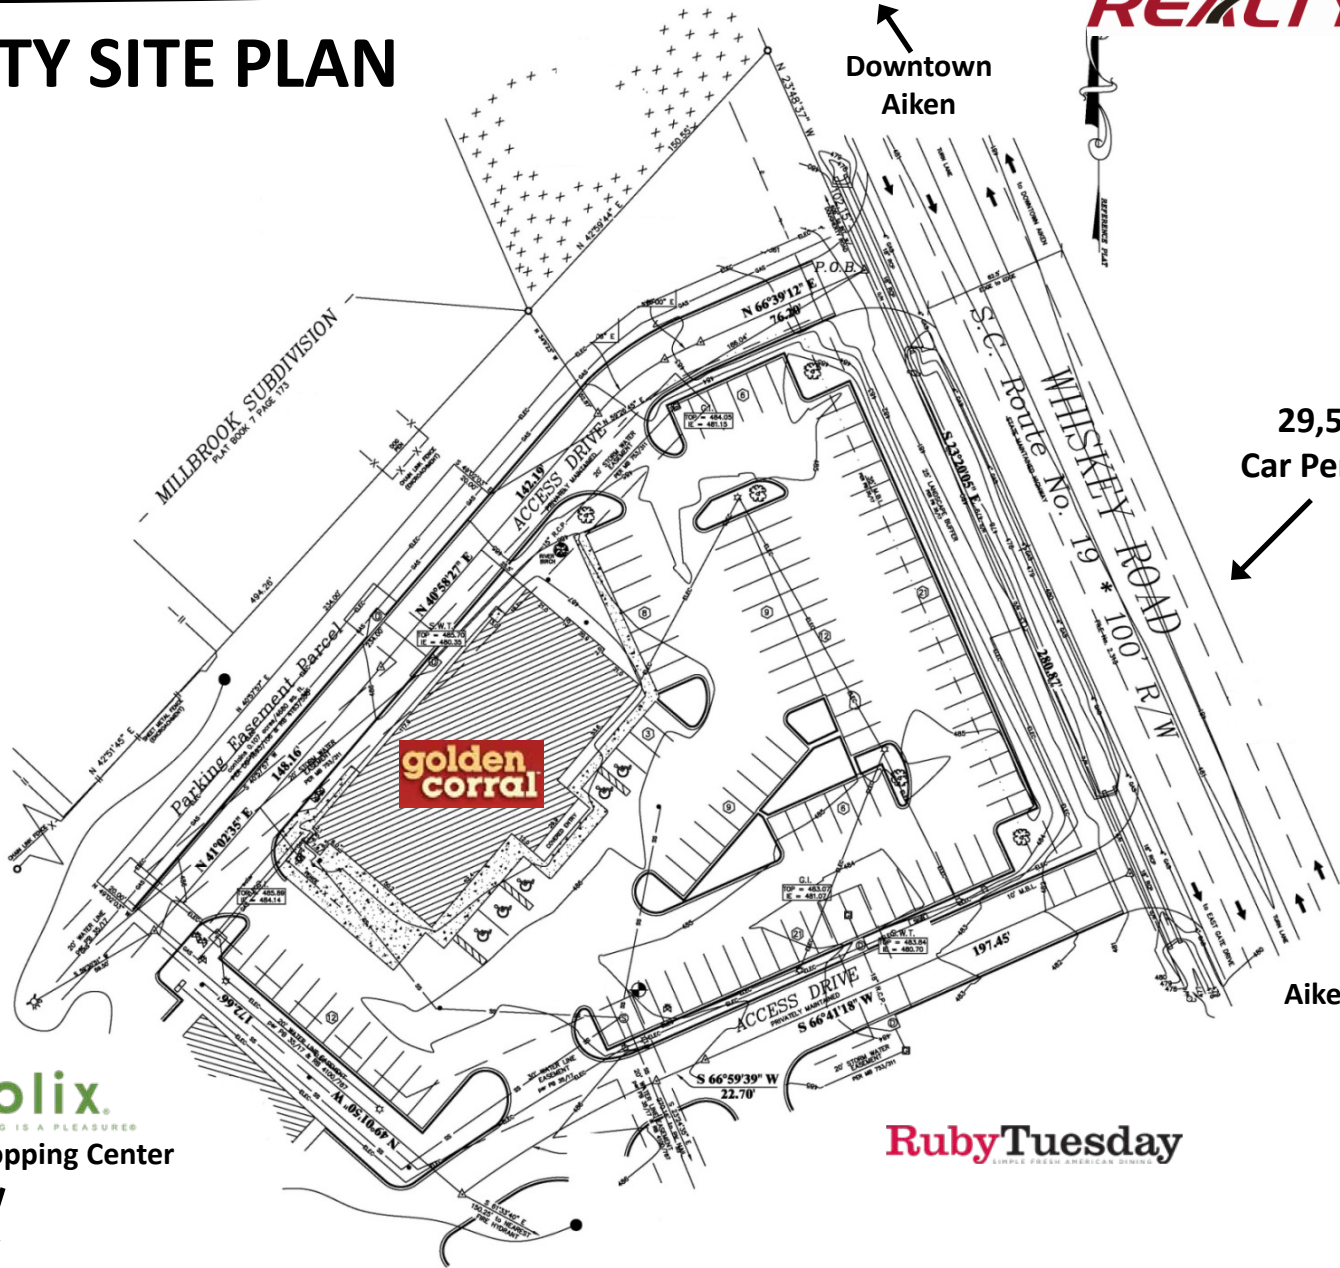

PROPERTY SITE PLAN

Downtown
Aiken

29,500
Car Per Day

Aiken Mall

Publix
WHERE SHOPPING IS A PLEASURE
East Gate Shopping Center

RubyTuesday
SIMPLE FRESH AMERICAN DINING